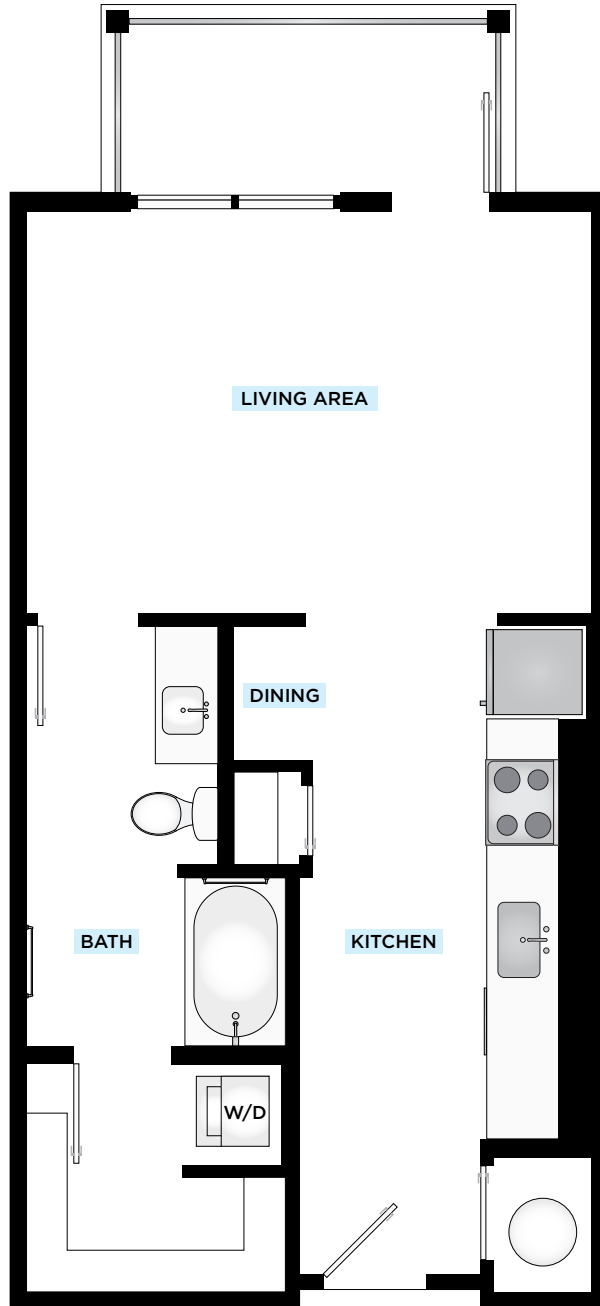

NOVEL

LUCERNE

S1 STUDIO 1 BATH 576 SF

725 MAIN LN. | ORLANDO, FL | 32801

NOVELLUCERNE.COM

Oral representations cannot be relied upon as correctly stating representations of the lessor. All dimensions are approximate, floorplans and development plans are subject to change.