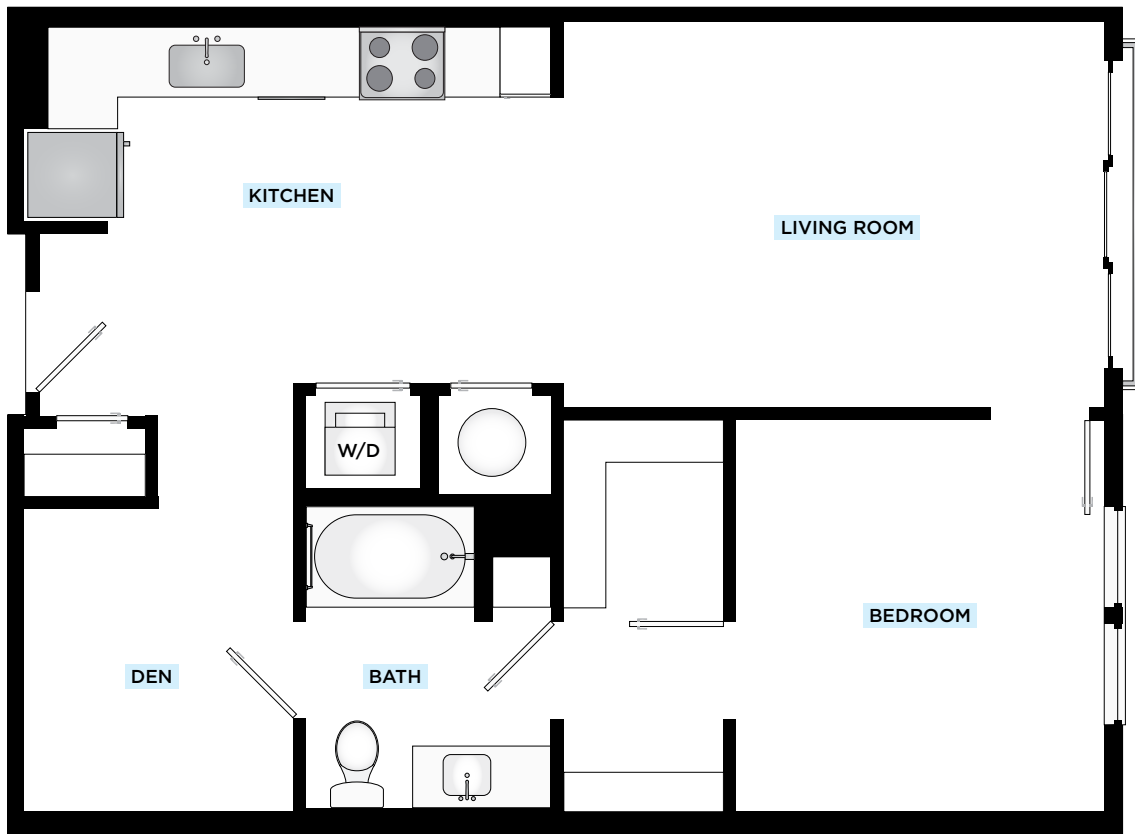

NOVEL

LUCERNE

A9

1 BED 1 BATH 798 SF

725 MAIN LN. | ORLANDO, FL | 32801

NOVELLUCERNE.COM

Oral representations cannot be relied upon as correctly stating representations of the lessor. All dimensions are approximate, floorplans and development plans are subject to change.