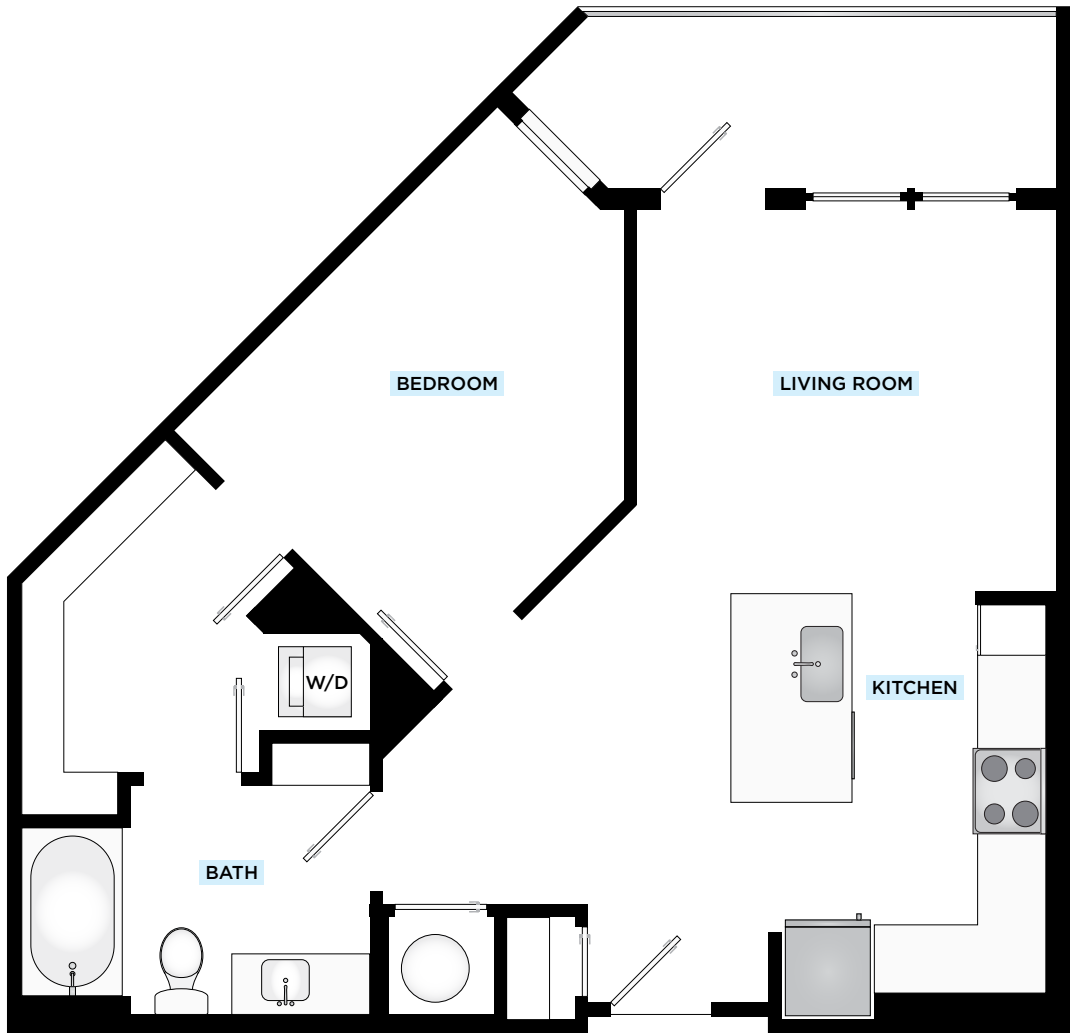

NOVEL

LUCERNE

A7 1 BED 1 BATH 725 SF

725 MAIN LN. | ORLANDO, FL | 32801

NOVELLUCERNE.COM

Oral representations cannot be relied upon as correctly stating representations of the lessor. All dimensions are approximate, floorplans and development plans are subject to change.