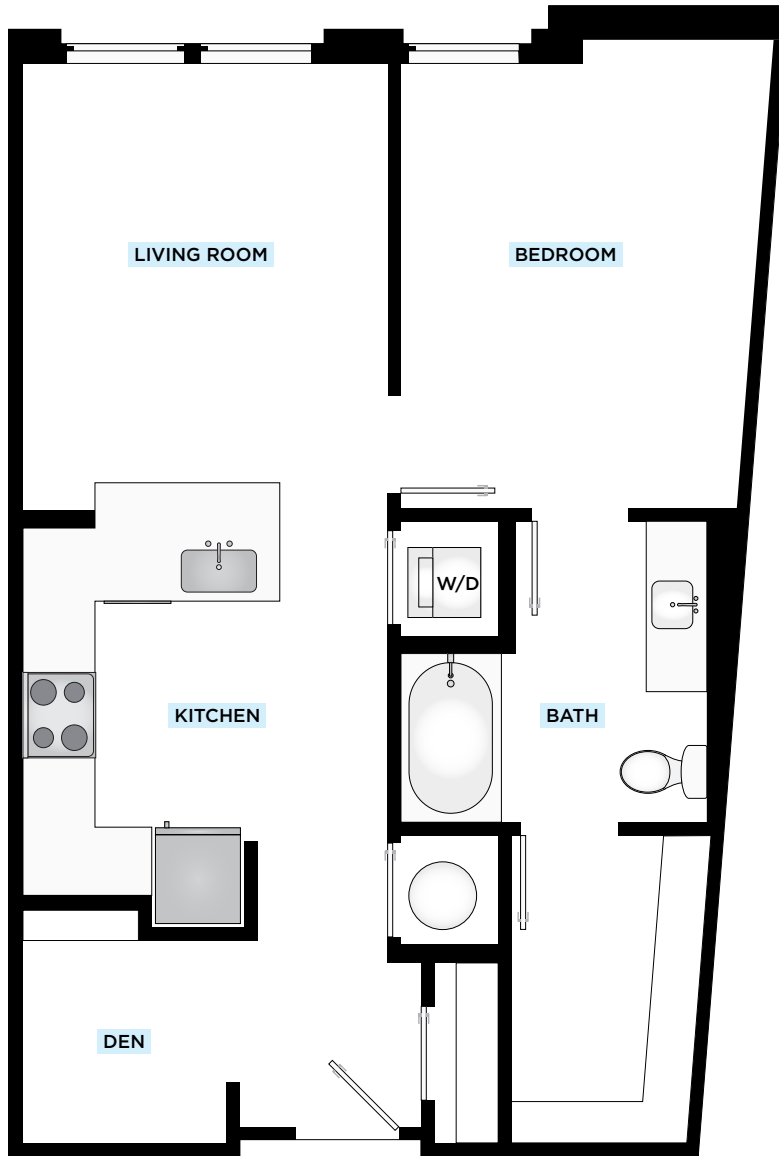

NOVEL

LUCERNE

A6 1 BED 1 BATH 709 SF

725 MAIN LN. | ORLANDO, FL | 32801

NOVELLUCERNE.COM

Oral representations cannot be relied upon as correctly stating representations of the lessor. All dimensions are approximate, floorplans and development plans are subject to change.