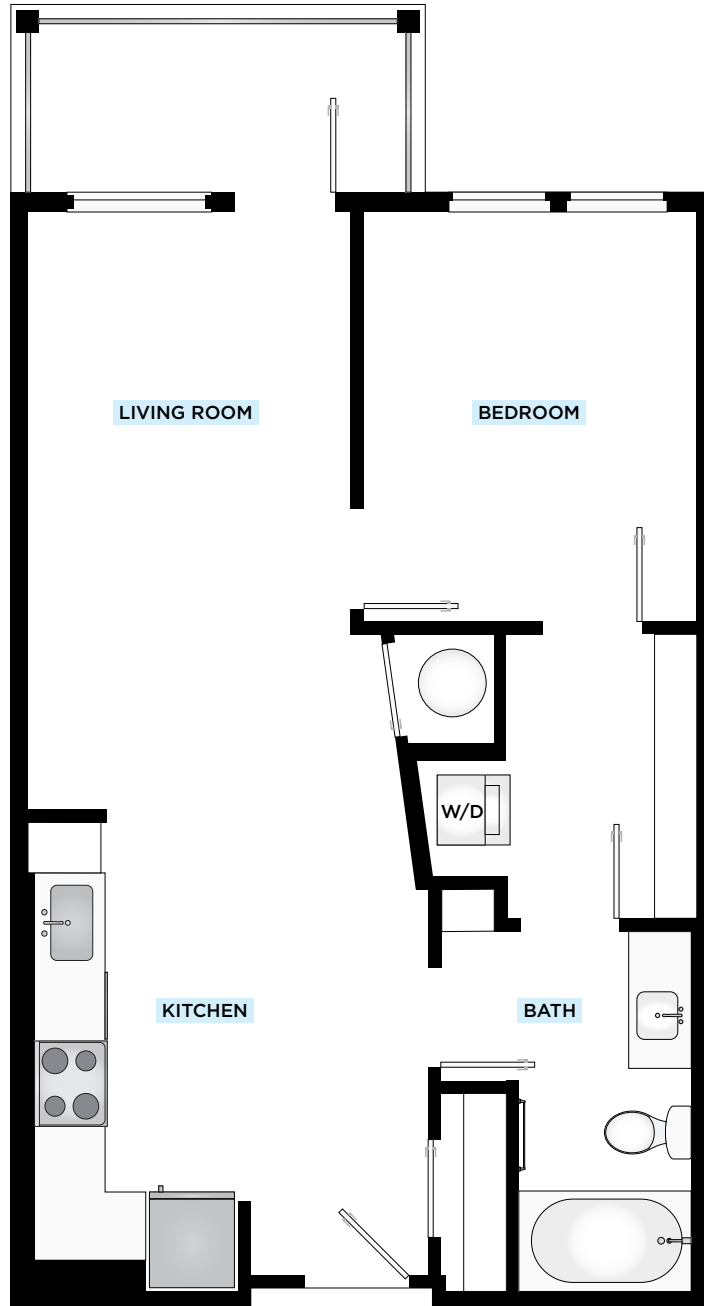

NOVEL

LUCERNE

A 3 B

1 BED 1 BATH 676 SF

725 MAIN LN. | ORLANDO, FL | 32801

NOVELLUCERNE.COM

Oral representations cannot be relied upon as correctly stating representations of the lessor. All dimensions are approximate, floorplans and development plans are subject to change.