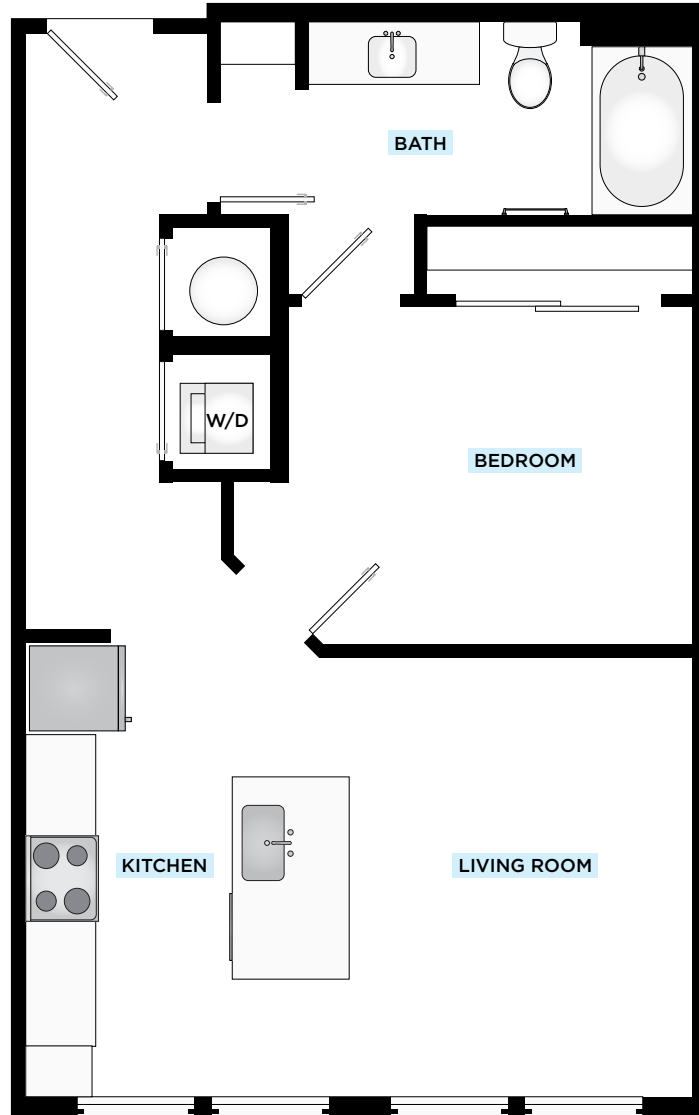

NOVEL

LUCERNE

A 3 A

1 BED 1 BATH 676 SF

725 MAIN LN. | ORLANDO, FL | 32801

NOVELLUCERNE.COM

Oral representations cannot be relied upon as correctly stating representations of the lessor. All dimensions are approximate, floorplans and development plans are subject to change.