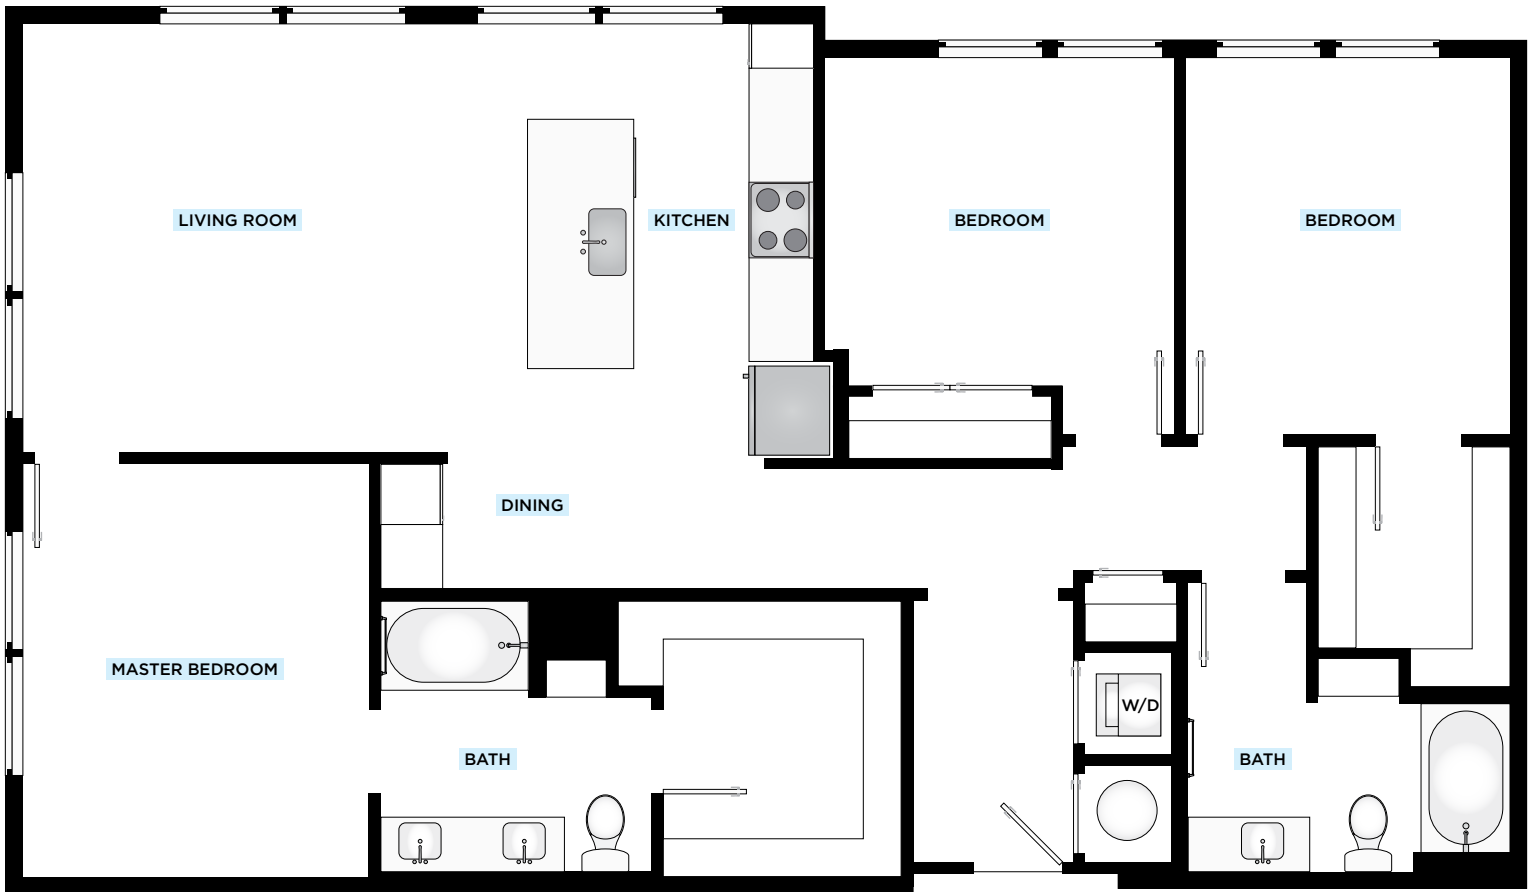

NOVEL

LUCERNE

C1 3 BED 2 BATH 1,478 SF

725 MAIN LN. | ORLANDO, FL | 32801

NOVELLUCERNE.COM

Oral representations cannot be relied upon as correctly stating representations of the lessor. All dimensions are approximate, floorplans and development plans are subject to change.