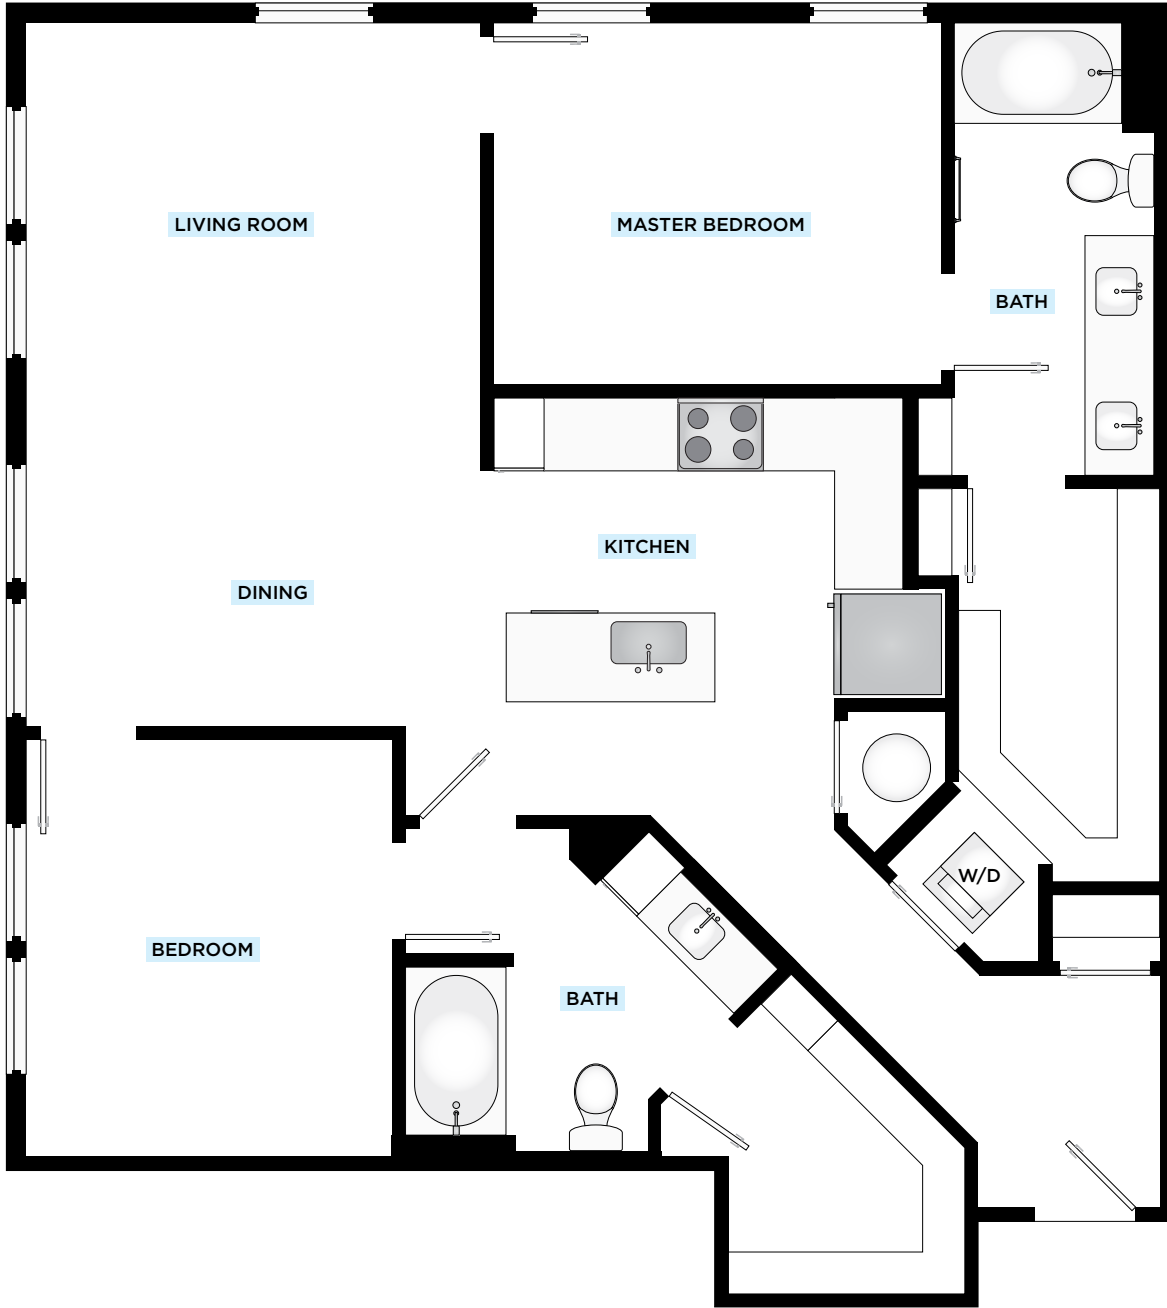

NOVEL

LUCERNE

B 9

2 BED 2 BATH 1,237 SF

725 MAIN LN. | ORLANDO, FL | 32801

NOVELLUCERNE.COM

Oral representations cannot be relied upon as correctly stating representations of the lessor. All dimensions are approximate, floorplans and development plans are subject to change.