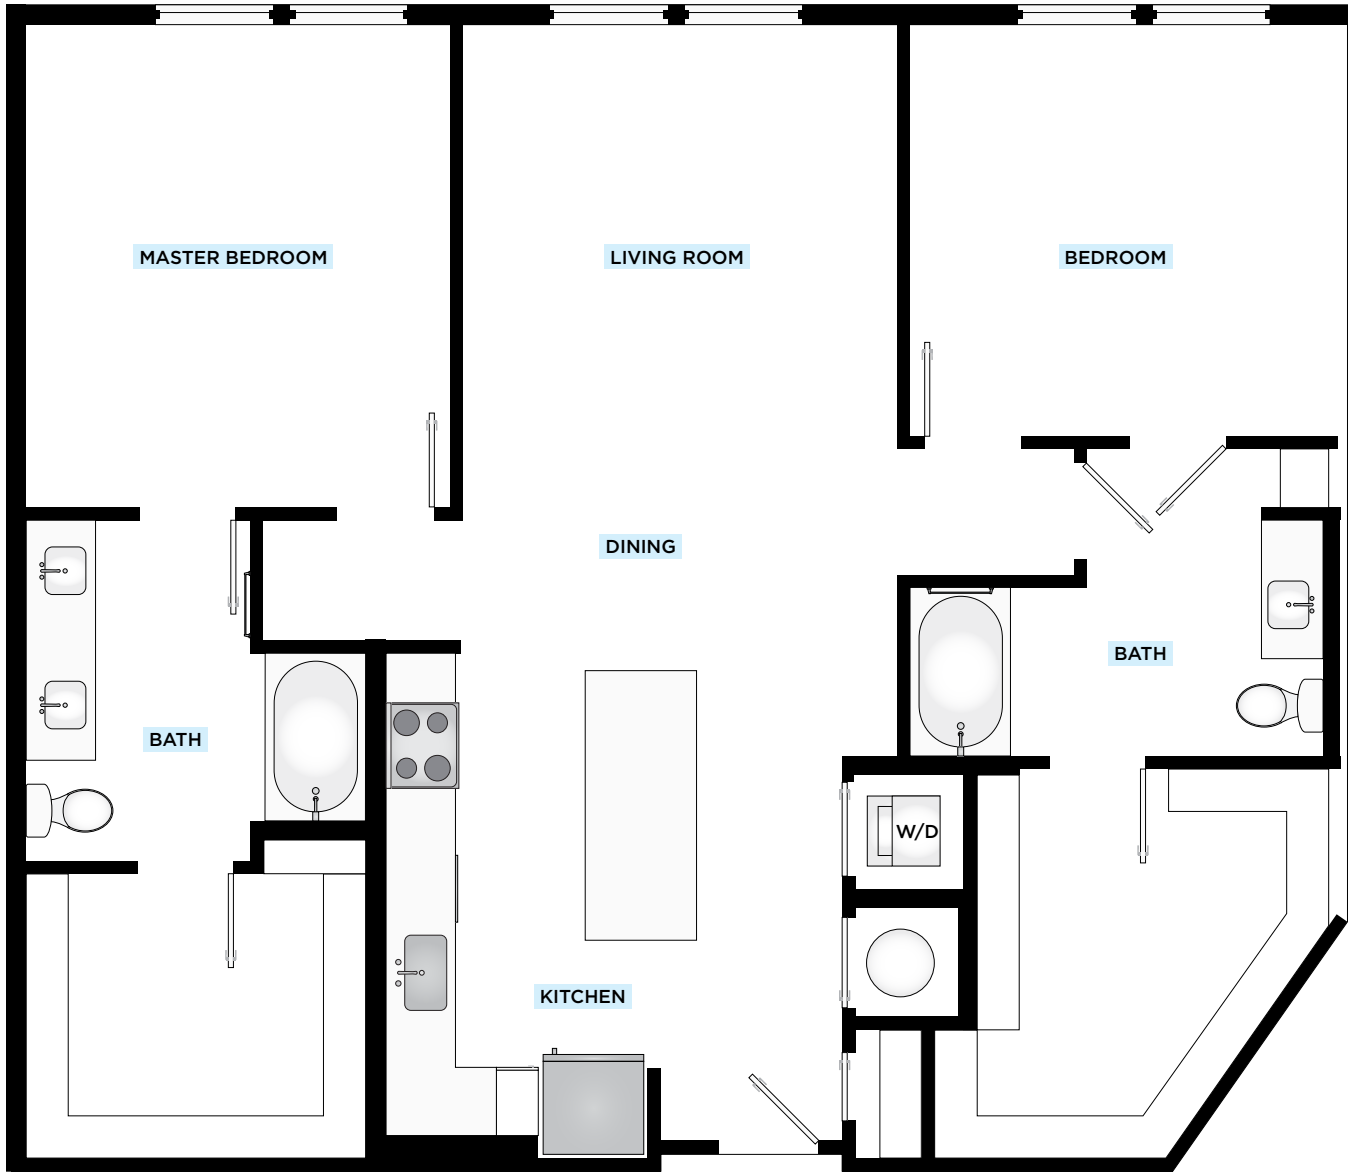

NOVEL

LUCERNE

B 8 A

2 BED 2 BATH 1,344 SF

725 MAIN LN. | ORLANDO, FL | 32801

NOVELLUCERNE.COM

Oral representations cannot be relied upon as correctly stating representations of the lessor. All dimensions are approximate, floorplans and development plans are subject to change.