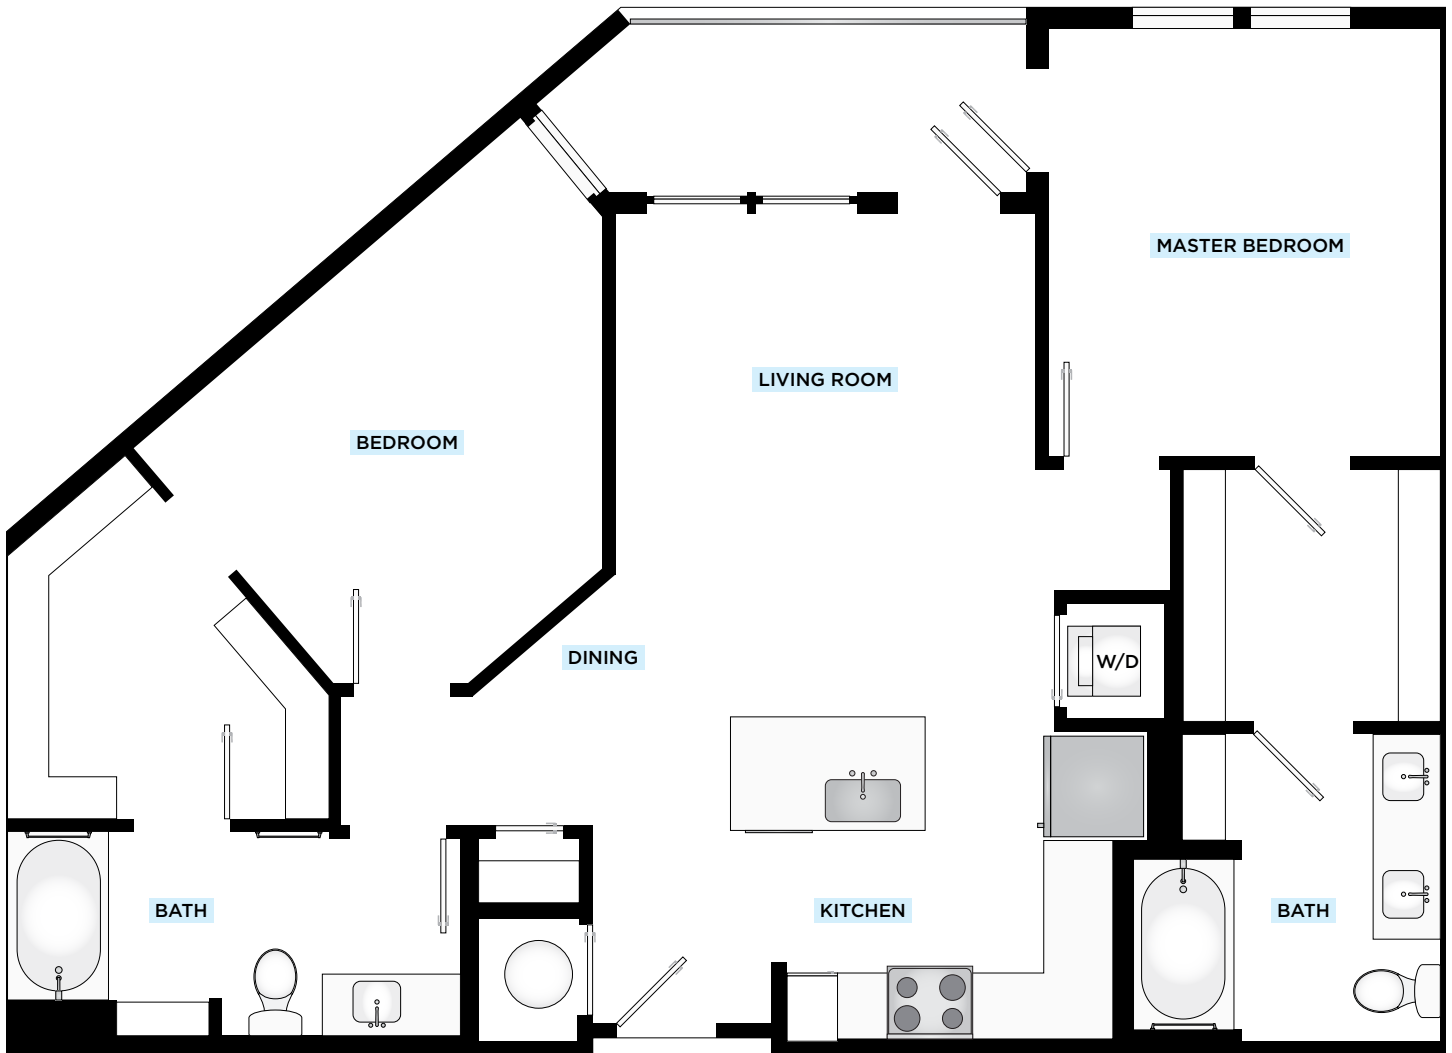

NOVEL

LUCERNE

**B 6** 2 BED 2 BATH 1,114 SF

725 MAIN LN. | ORLANDO, FL | 32801

NOVELLUCERNE.COM

Oral representations cannot be relied upon as correctly stating representations of the lessor. All dimensions are approximate, floorplans and development plans are subject to change.