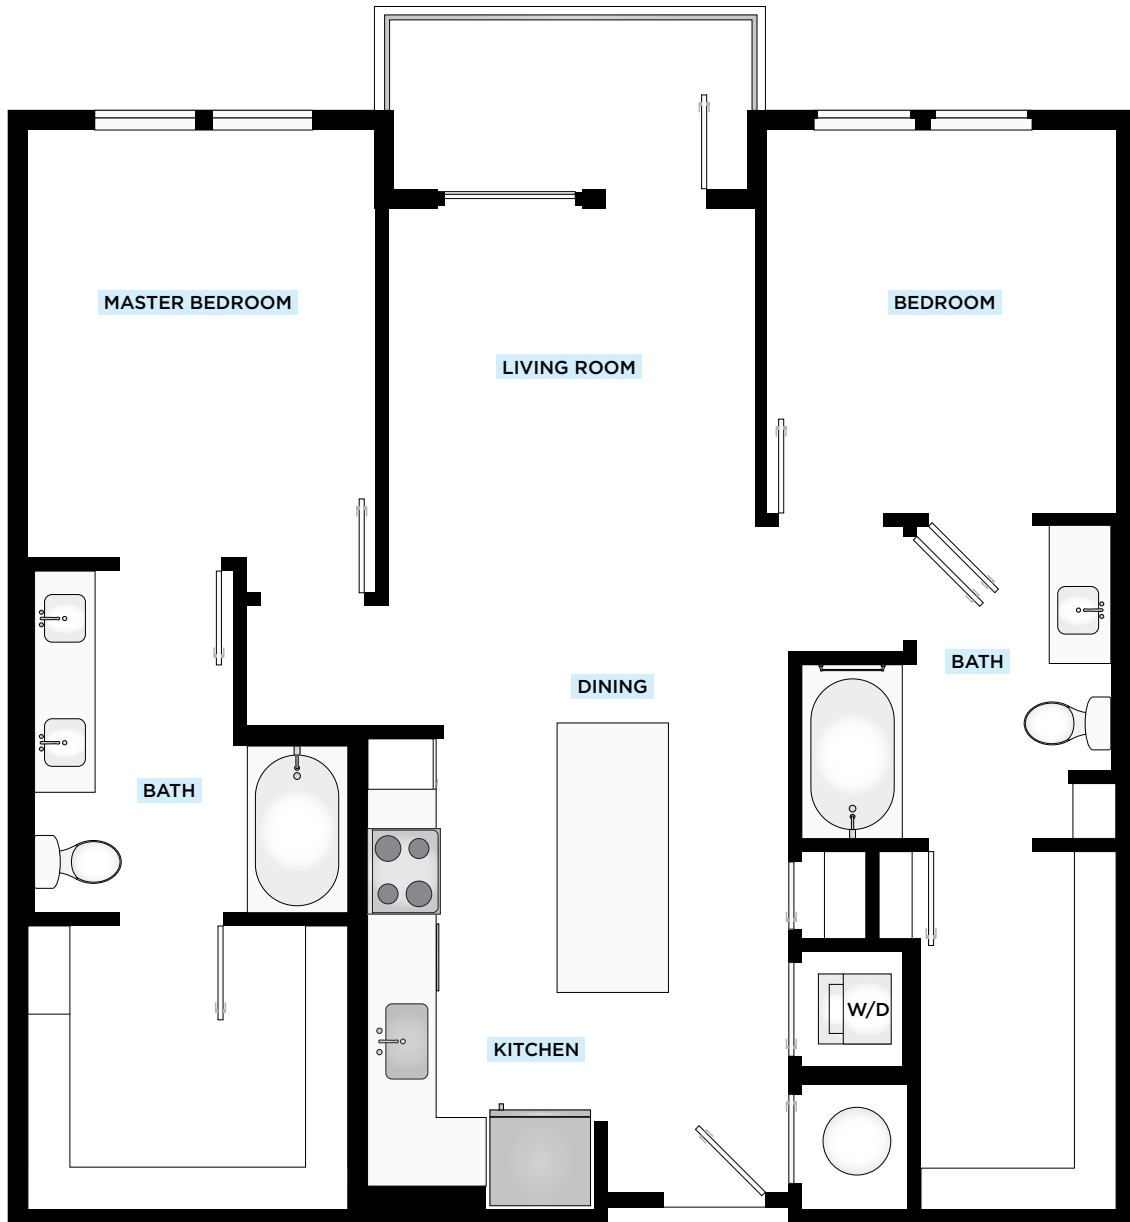

NOVEL

LUCERNE

**B 4** 2 BED 2 BATH 1,064 SF

725 MAIN LN. | ORLANDO, FL | 32801

NOVELLUCERNE.COM

Oral representations cannot be relied upon as correctly stating representations of the lessor. All dimensions are approximate, floorplans and development plans are subject to change.