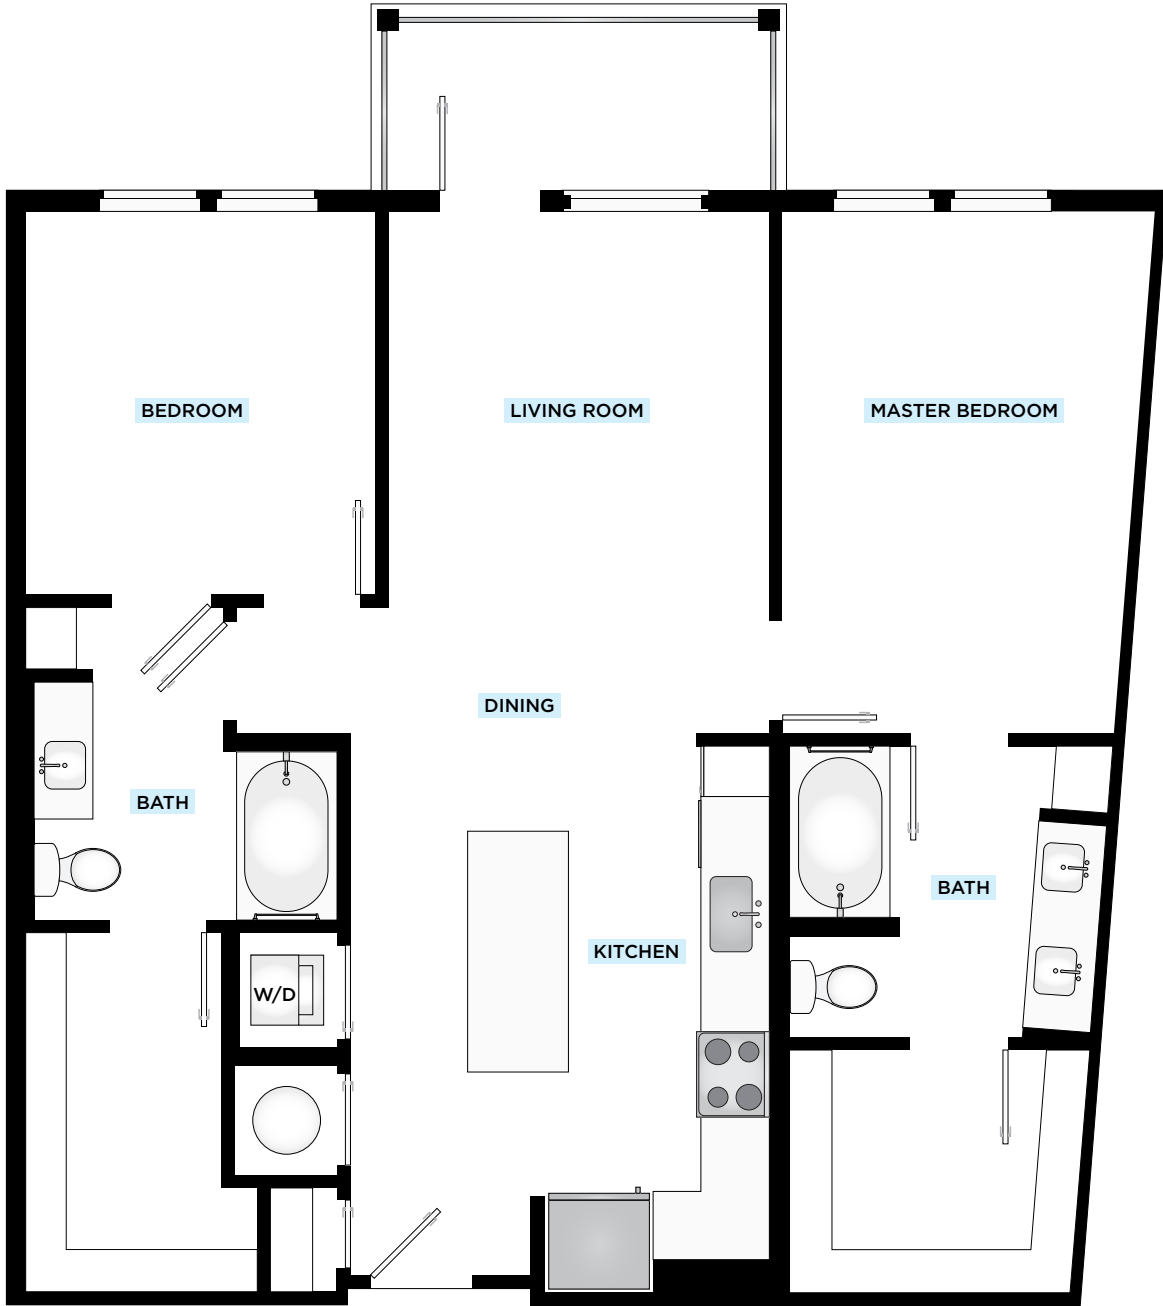

NOVEL

LUCERNE

B 2 2 BED 2 BATH 1,084 SF

725 MAIN LN. | ORLANDO, FL | 32801

NOVELLUCERNE.COM

Oral representations cannot be relied upon as correctly stating representations of the lessor. All dimensions are approximate, floorplans and development plans are subject to change.