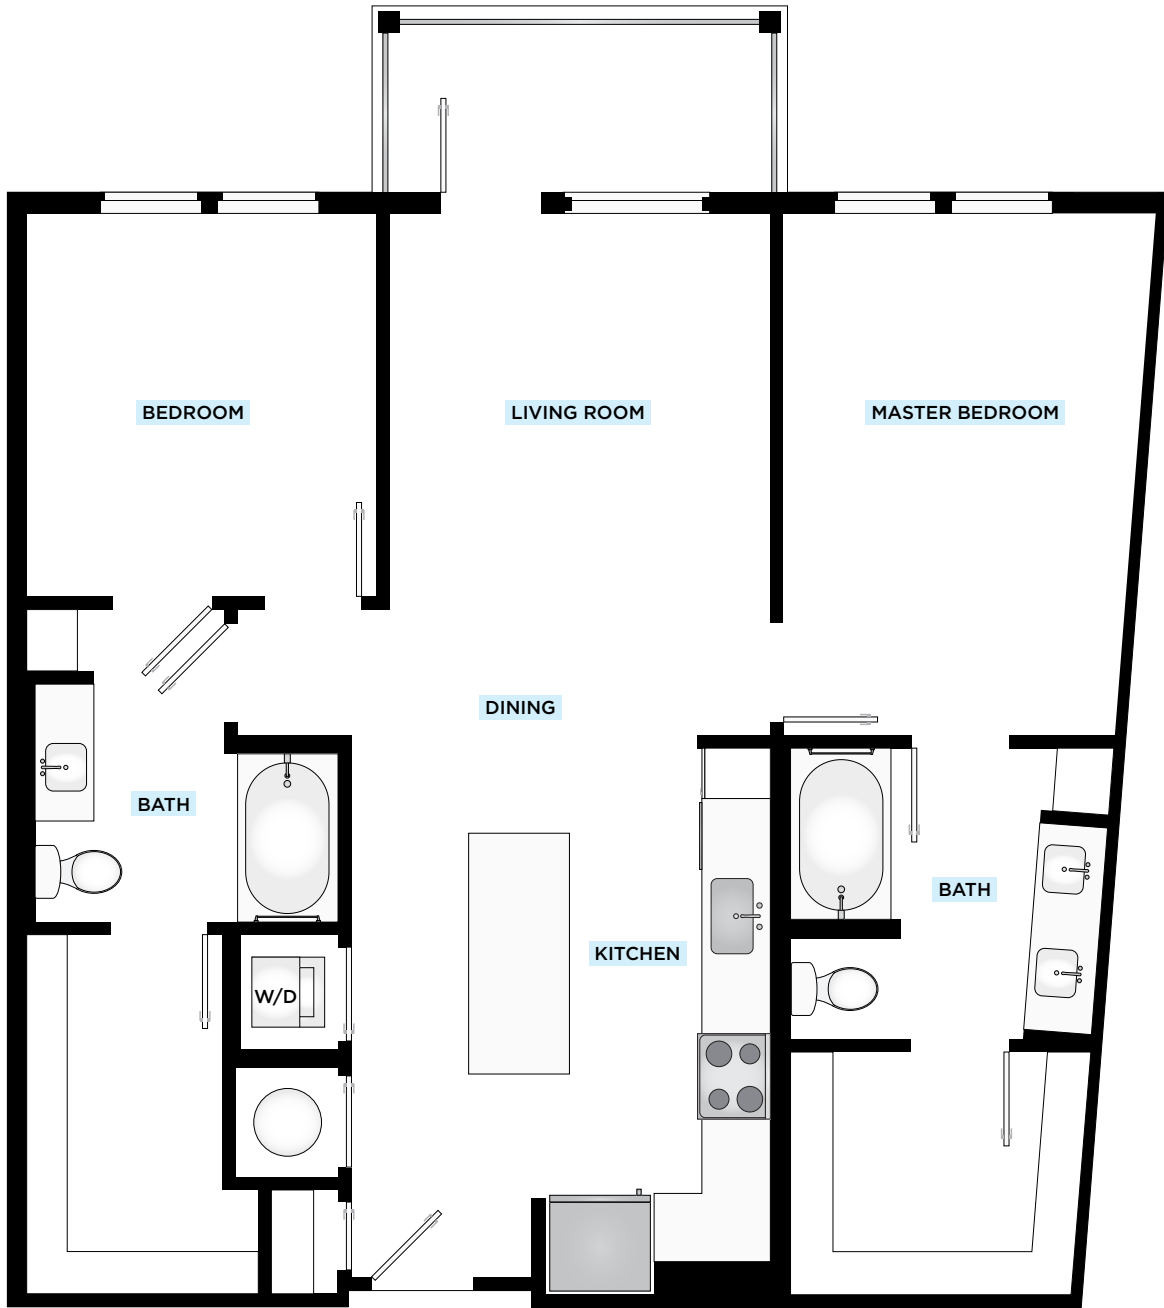

NOVEL

LUCERNE

B1 2 BED 2 BATH 1,087 SF

725 MAIN LN. | ORLANDO, FL | 32801

NOVELLUCERNE.COM

Oral representations cannot be relied upon as correctly stating representations of the lessor. All dimensions are approximate, floorplans and development plans are subject to change.