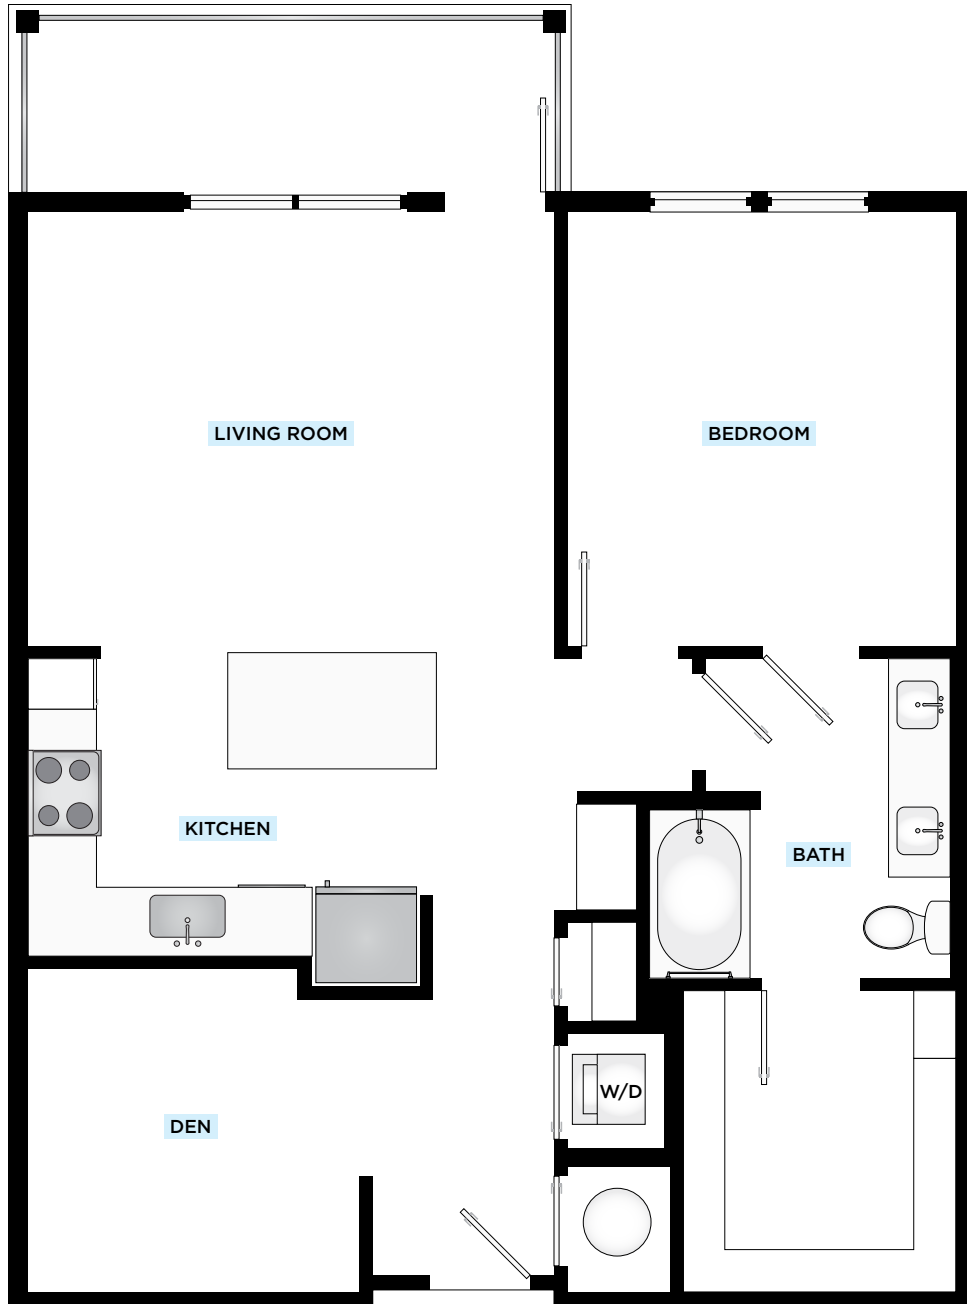

NOVEL

LUCERNE

A15

1 BED 1 BATH 931 SF

725 MAIN LN. | ORLANDO, FL | 32801

NOVELLUCERNE.COM

Oral representations cannot be relied upon as correctly stating representations of the lessor. All dimensions are approximate, floorplans and development plans are subject to change.