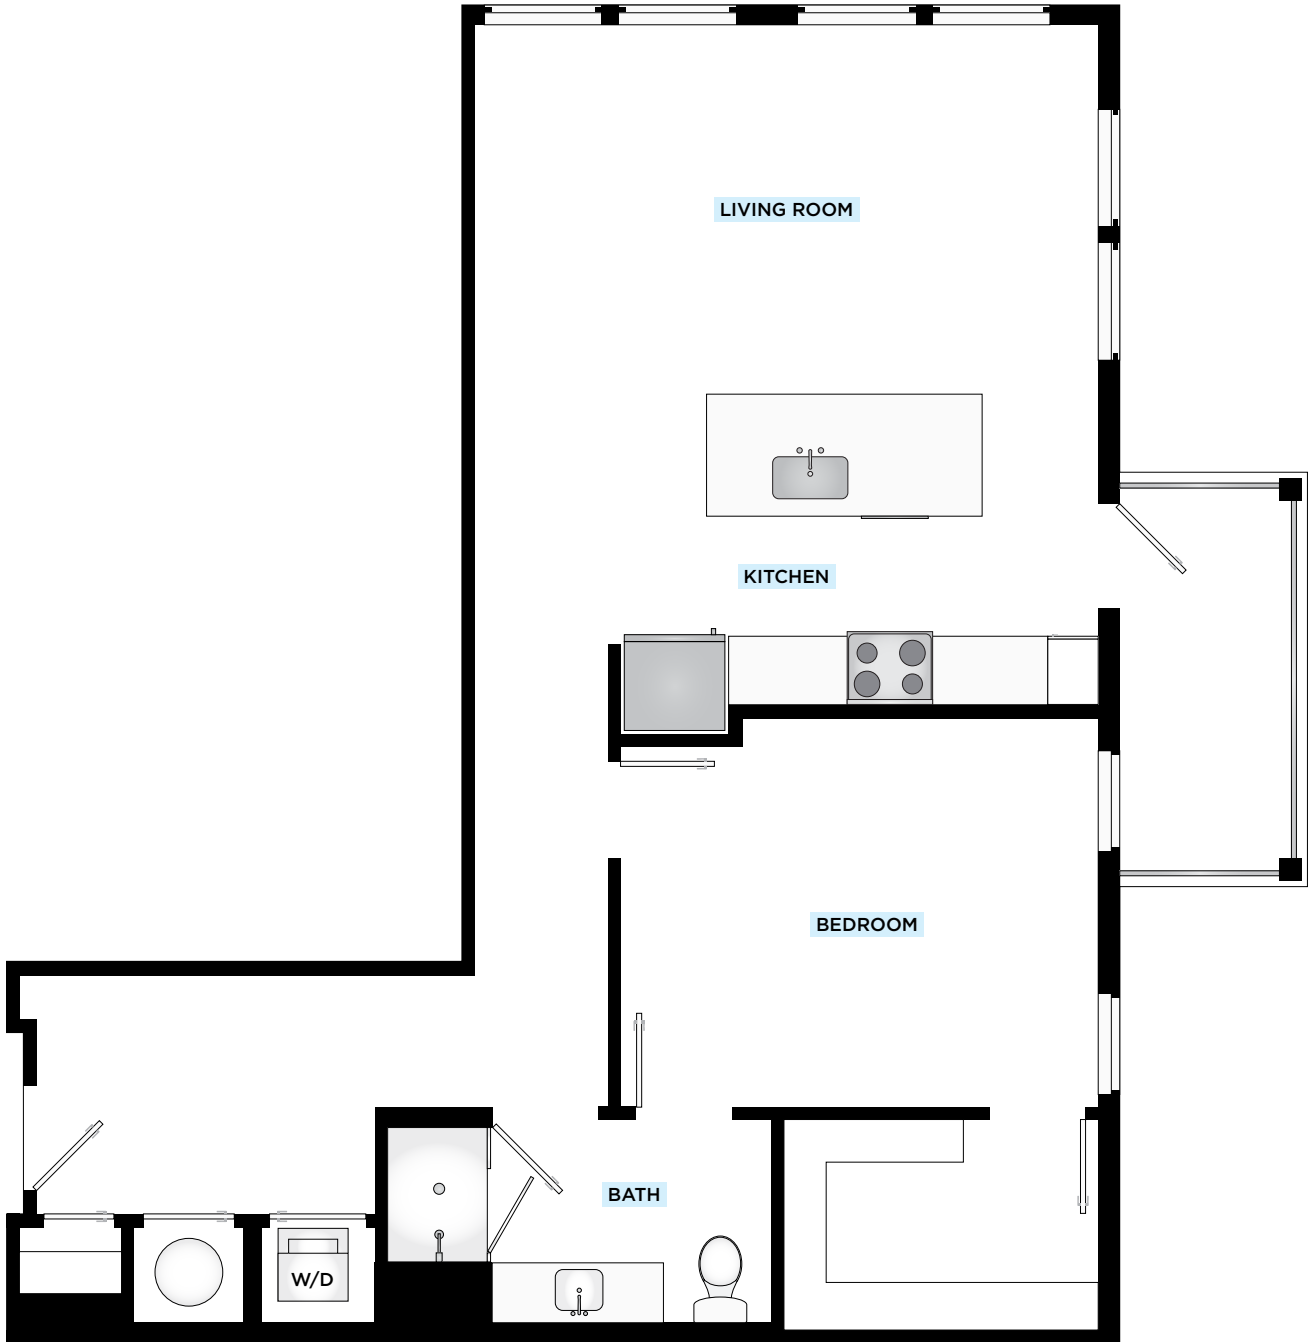

NOVEL

LUCERNE

A14

1 BED 1 BATH 922 SF

725 MAIN LN. | ORLANDO, FL | 32801

NOVELLUCERNE.COM

Oral representations cannot be relied upon as correctly stating representations of the lessor. All dimensions are approximate, floorplans and development plans are subject to change.